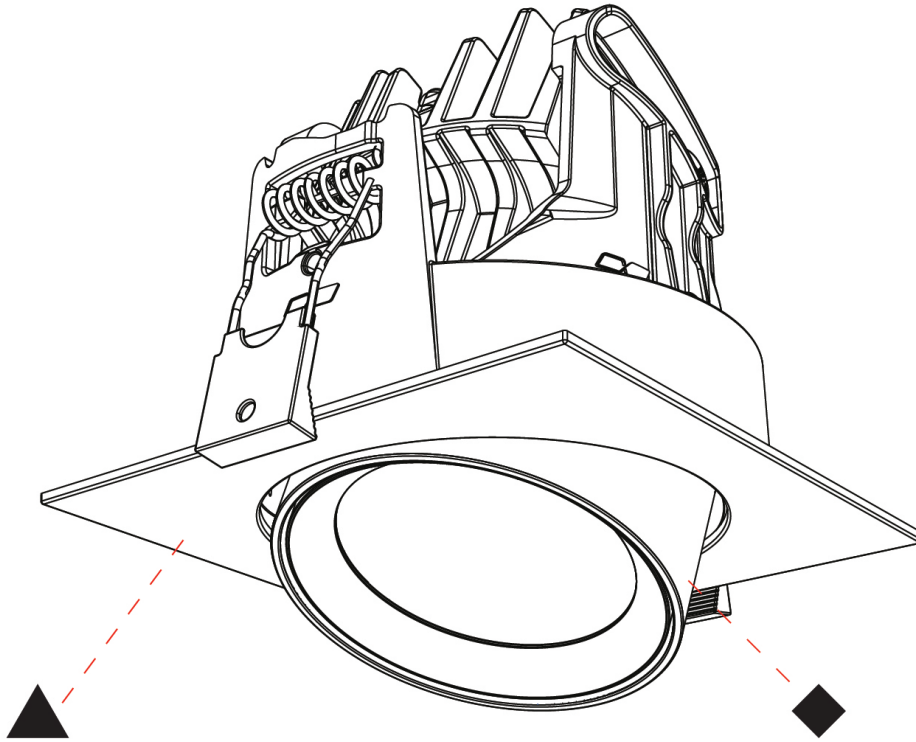

CENTRIQ SQUARE ADJUSTABLE RECESSED

A35984-

PROJECT _____

TYPE _____

SPECIFIER _____

QUANTITY _____

DATE _____

A