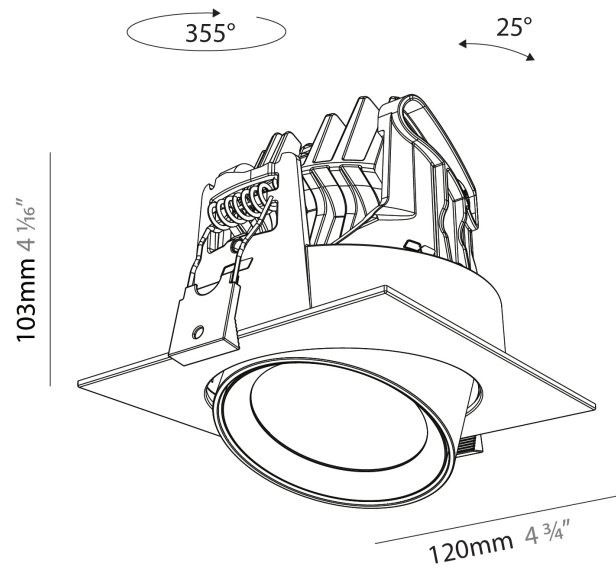

PHYSICAL

Shape: Cylinder
Diameter (mm): 120
Diameter (in): 4 ¾
Length (mm): 120
Length (in): 4 ¾
Height (mm): 105
Height (in): 4 ⅙
Min. Recessing Depth (mm): 120
Min. Recessing Depth (in): 4 ¾
Light Distribution: Adjustable / Direct
Weight (kg): 0.665
Diffuser: Lens Pack - No Lens / Opal / Linear Spread Lens / Honeycomb / Spread Lens
Fixture Finish: SSR / BKV / CWI / CRY / HAB / UFT / ITA / RUA / FTG / MYG / LOD / PUS / FRO / FUP / KIA / POP / BLS / SPG / MEY / GOH / GUM / CHC / COM / ABZ / JAG / OBR / MOS / ROR
Fixture Material: Aluminum
Cut-out Measurements: Dia. 112mm / 4 7/16"

ELECTRICAL

Lamp Type: LED (Zhaga Standard)
Input Wattage (W): 27.3
Total Output Wattage (W): 24.5
Dimming: Tri-Mode (Non-Dimming and Phase Dimming (120Vac only) and 0-10V Dimming)
Driver Included: Yes
Driver Location: Recessed Housing
Driver Type: Constant Current - Universal
Driver Class: Class 2
Input Voltage (V): 120 - 277
Constant Current (MA): 700

LED

Color Temperature (°K): 2700 / 3000 / 3500 / 4000
Max. Delivered Lumen (lm): 2434 / 2534 / 2643 / 2768
Nominal Lumen (lm): 2788 / 2903 / 3027 / 3170
CRI: >90 CRI
Lamp Life (hrs): 50000

OPTICAL

Reflector°: 20 / 32 / 54
Adjustability: Rotational 350° / Tilt 25°

RATINGS AND CERTIFICATIONS

Certified By: CSA Certified to UL and CSA Standards
IP rating: IP20